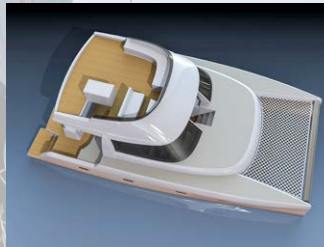

#### JUST LAUNCHED Scape 40' Adventurer Racer Cruiser

- Simonis- Voogd designed
- Curved Asymmetrical Dagger Boards
- Indoor – Outdoor theme with Wrap around Windows
- Forward access through mast to foredeck
- Saloon and Galley up
- 20 Knots plus of sailing fun

#### NOW IN PRODUCTION Scape 42' Power Cruiser

- Simonis- Voogd designed
- Power hull with tunnel for propellers
- Spacious Accommodation
- Fuel efficient wave piercing hulls
- Indoor – Outdoor theme with Wrap around Windows
- Saloon and Galley up